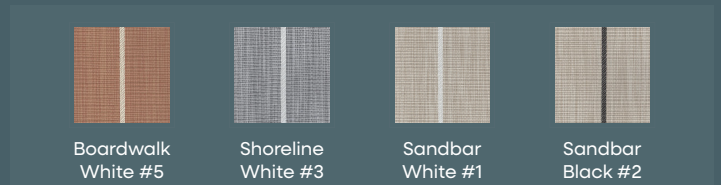

COLOR CHOICES | Cat 16

Hull & Deck

Standard:

White

Custom Hull Color:

Maxguard Premium Gelcoat, additional charge of \$1,999.00

Standard Graphics & Waterline:

Surrey Top

Standard:

Sunbrella

Custom Colors and Striped Fabric:

Sunbrella additional charge of \$799.00

Trim Options:

Custom Trim Colors:

additional charge of \$249.00

Cushions

Standard:

Nassimi Envision Diamond Stitch

Custom Colors:

Nassimi or Sunbrella Capriccio, additional charge of \$899.00

Flooring

Standard:

Infinity Luxury Vinyl Flooring

Custom Flooring: